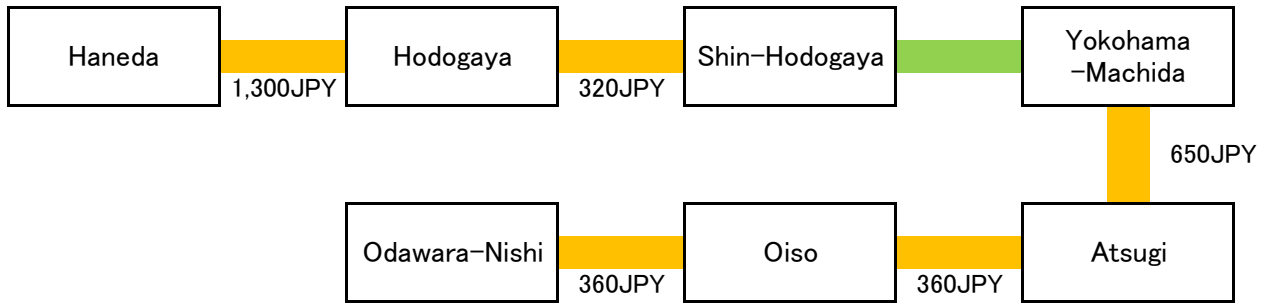

Hakone [Kanagawa Prefecture] 2,990JPY

Mt.Fuji (Fujisan) [Shizuoka/Yamanashi Prefecture] 4,250JPY

Kamakura [Kanagawa Prefecture] 2,210JPY

Kamikochi/Matsumoto [Nagano Prefecture] 6,730JPY

Tateyama Kurobe [Toyama Prefecture] 10,530JPY