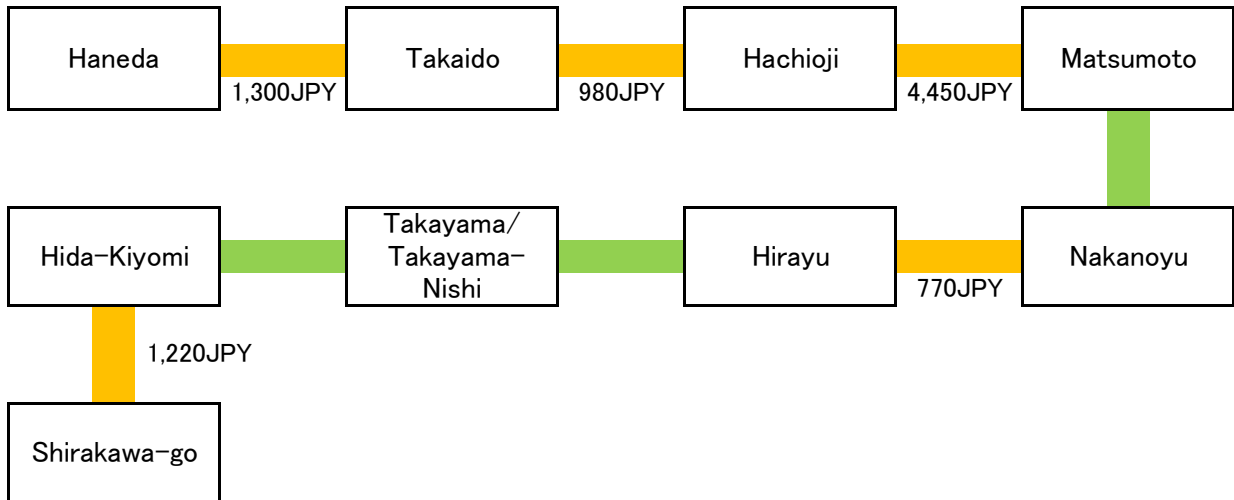

Shirakawago [Gifu Prefecture] 8,720JPY