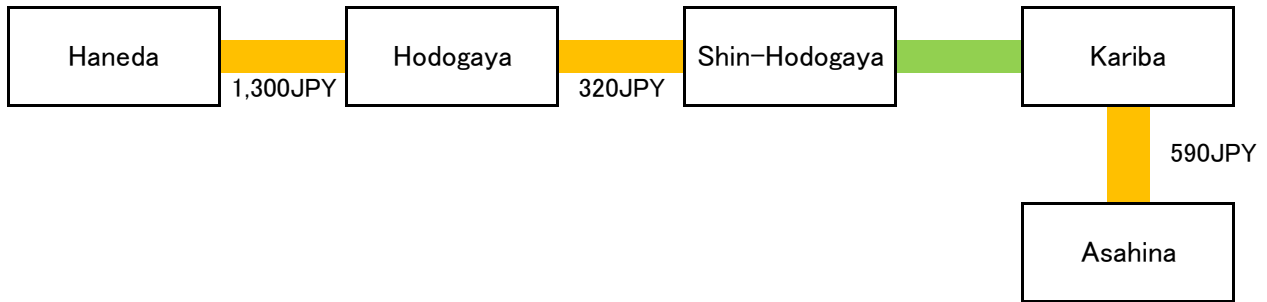

Hakone [Kanagawa Prefecture] 2,990JPY

Mt.Fuji (Fujisan) [Shizuoka/Yamanashi Prefecture] 4,250JPY

Kamakura [Kanagawa Prefecture] 2,210JPY

Kamikochi/Matsumoto [Nagano Prefecture] 6,730JPY

Tateyama Kurobe [Toyama Prefecture] 10,530JPY