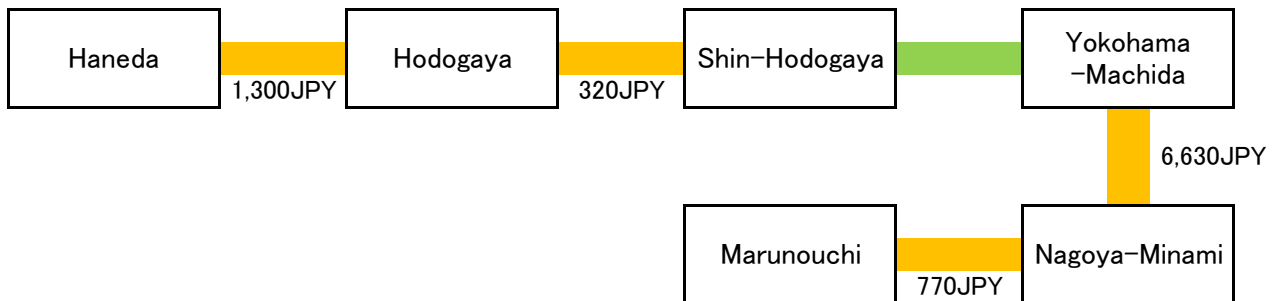

Nagoya [Aichi Prefecture] 9,020JPY