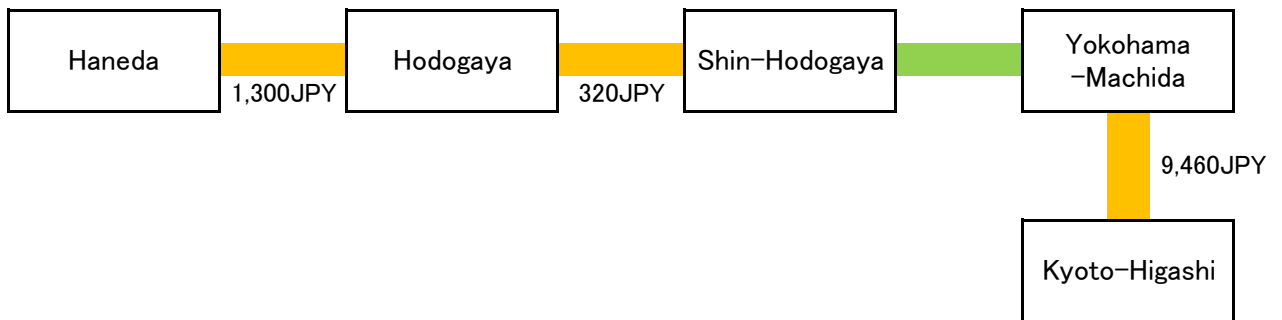

Nagoya [Aichi Prefecture] 9,020JPY

Takayama [Gifu Prefecture] 7,500JPY

Shirakawago [Gifu Prefecture] 8,720JPY

Kanazawa [Ishikawa Prefecture] 11,900JPY

Kyoto [Kyoto Prefecture] 11,080JPY

Ise/Shima [Mie Prefecture] 11,250JPY