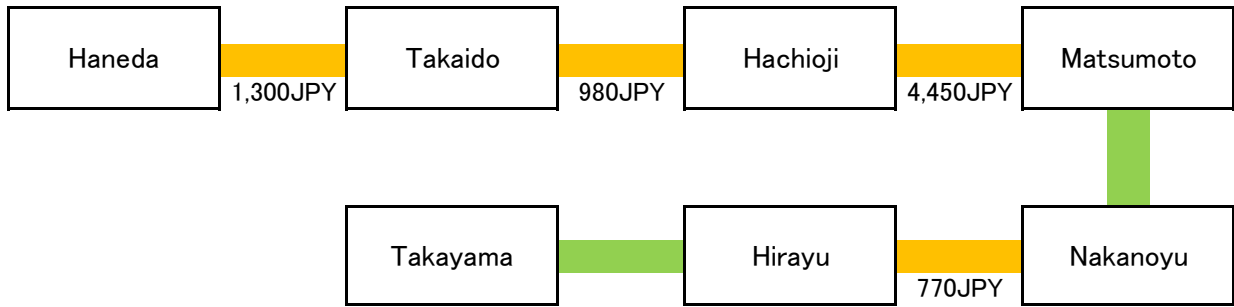

Takayama [Gifu Prefecture] 7,500JPY