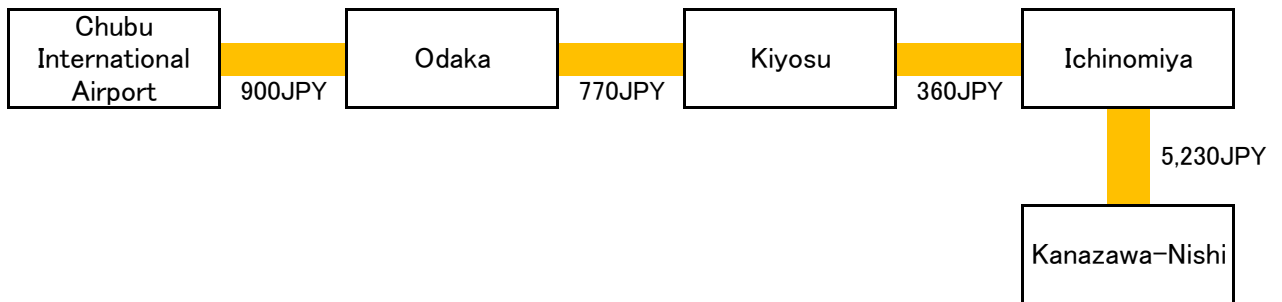

Nagoya [Aichi Prefecture] 1,670JPY

Takayama [Gifu Prefecture] 5,290JPY

Shirakawago [Gifu Prefecture] 6,150JPY

Kanazawa [Ishikawa Prefecture] 7,260JPY

Kyoto [Kyoto Prefecture] 4,680JPY

Ise/Shima [Mie Prefecture] 4,870JPY