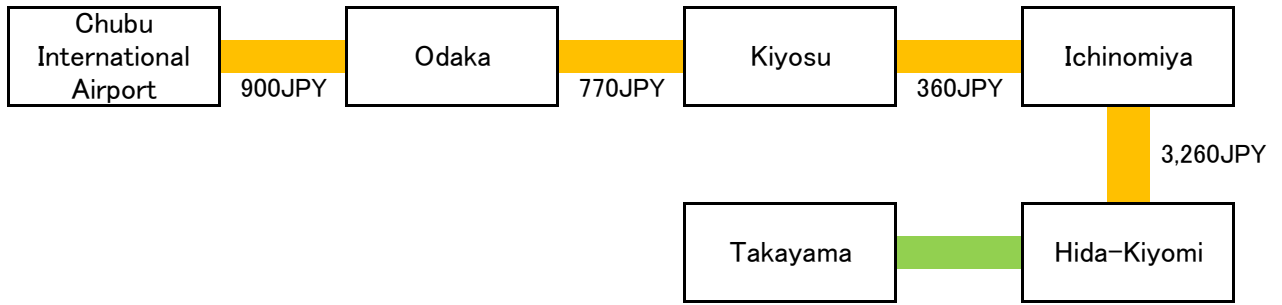

Takayama [Gifu Prefecture] 5,290JPY