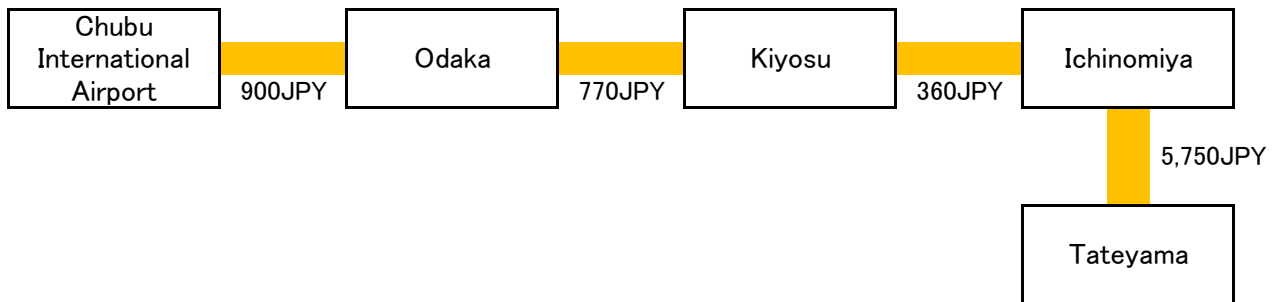

Hakone [Kanagawa Prefecture] 6,300JPY

Mt.Fuji (Fujisan) [Shizuoka/Yamanashi Prefecture] 7,360JPY

Kamakura [Kanagawa Prefecture] 7,820JPY

Kamikochi/Matsumoto [Nagano Prefecture] 6,860JPY

Tateyama Kurobe [Toyama Prefecture] 7,780JPY