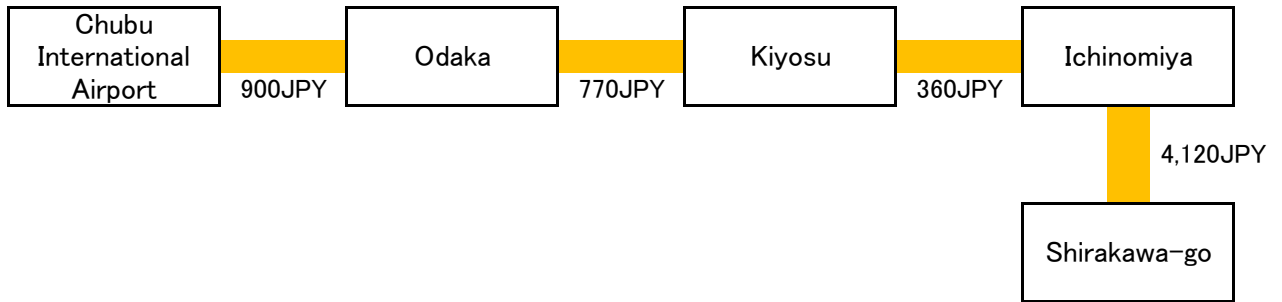

Shirakawago [Gifu Prefecture] 6,150JPY