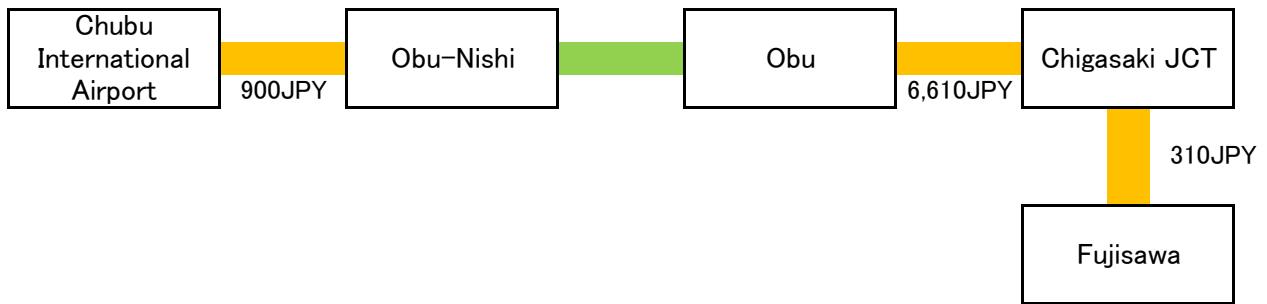

Hakone [Kanagawa Prefecture] 6,300JPY

Mt.Fuji (Fujisan) [Shizuoka/Yamanashi Prefecture] 7,360JPY

Kamakura [Kanagawa Prefecture] 7,820JPY

Kamikochi/Matsumoto [Nagano Prefecture] 6,860JPY

Tateyama Kurobe [Toyama Prefecture] 7,780JPY