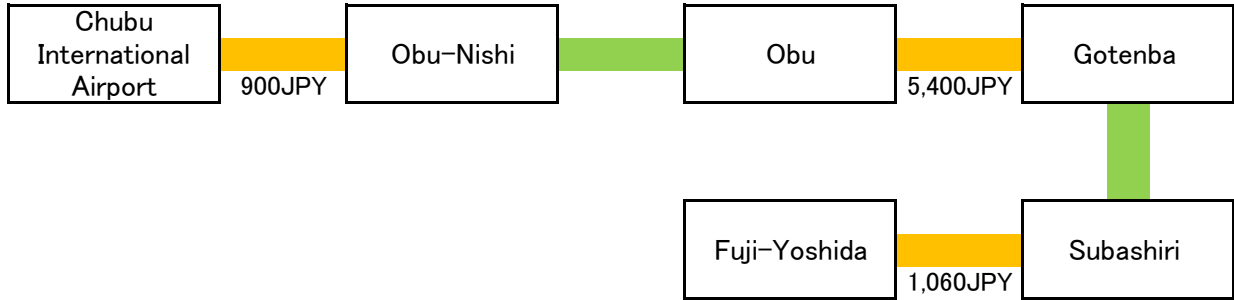

Hakone [Kanagawa Prefecture] 6,300JPY

Mt.Fuji (Fujisan) [Shizuoka/Yamanashi Prefecture] 7,360JPY

Kamakura [Kanagawa Prefecture] 7,820JPY

Kamikochi/Matsumoto [Nagano Prefecture] 6,860JPY

Tateyama Kurobe [Toyama Prefecture] 7,780JPY