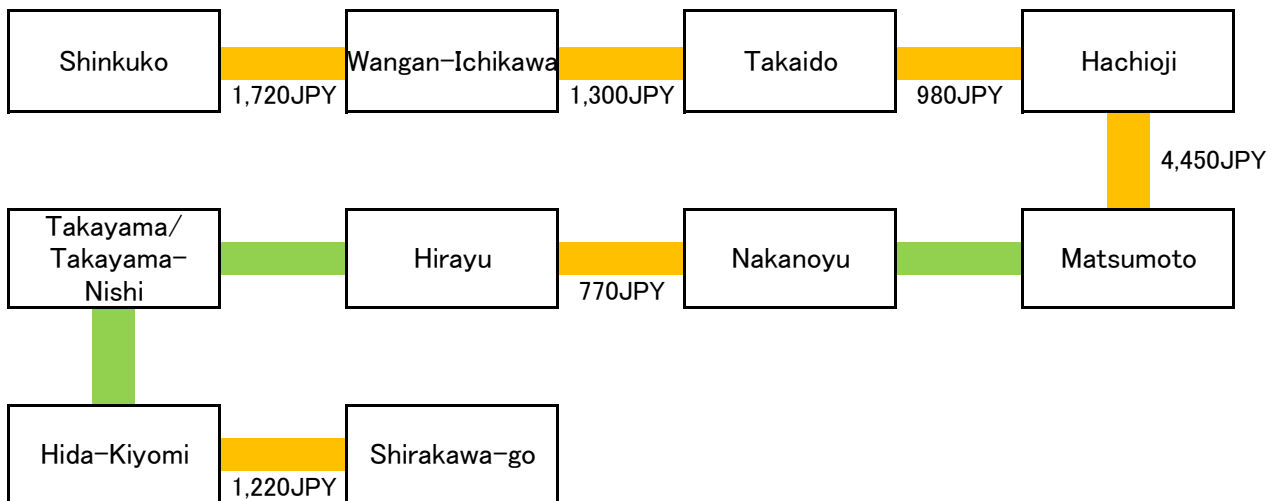

Shirakawago [Gifu Prefecture] 10,440JPY