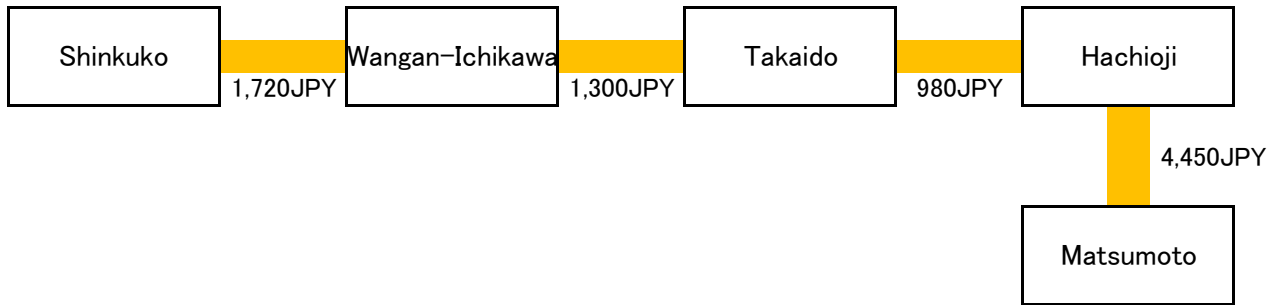

Hakone [Kanagawa Prefecture] 5,020JPY

Mt.Fuji (Fujisan) [Shizuoka/Yamanashi Prefecture] 5,970JPY

Kamakura [Kanagawa Prefecture] 3,380JPY

Kamikochi/Matsumoto [Nagano Prefecture] 8,450JPY

Tateyama Kurobe [Toyama Prefecture] 12,250JPY