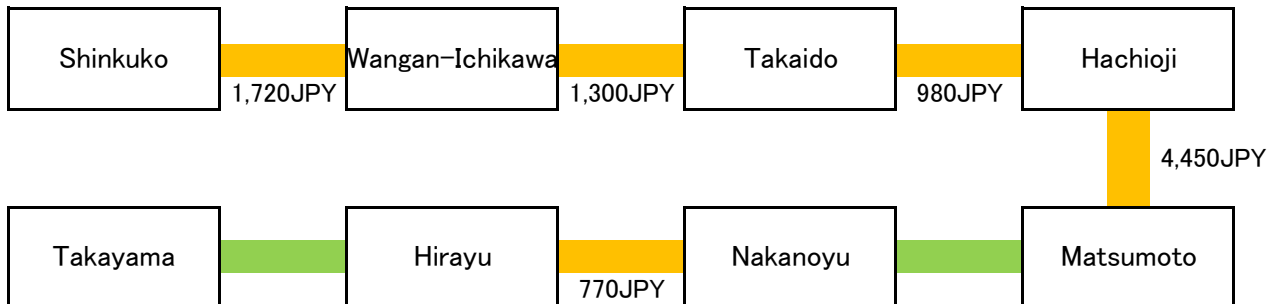

Takayama [Gifu Prefecture] 9,220JPY