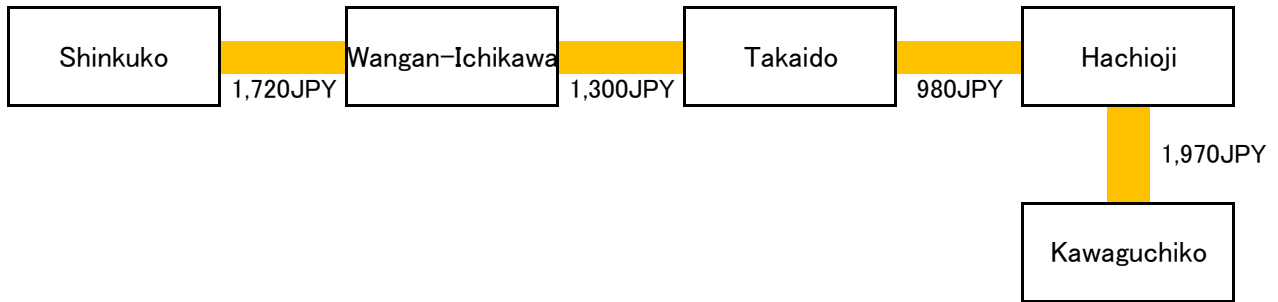

Hakone [Kanagawa Prefecture] 5,020JPY

Mt.Fuji (Fujisan) [Shizuoka/Yamanashi Prefecture] 5,970JPY

Kamakura [Kanagawa Prefecture] 3,380JPY

Kamikochi/Matsumoto [Nagano Prefecture] 8,450JPY

Tateyama Kurobe [Toyama Prefecture] 12,250JPY