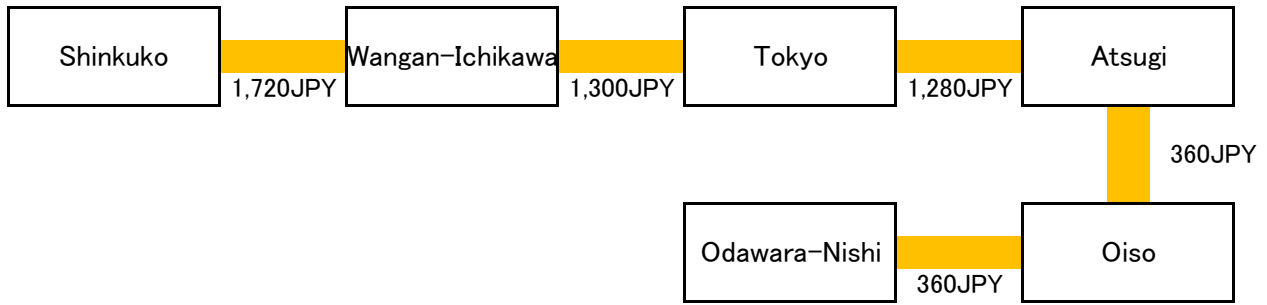

Hakone [Kanagawa Prefecture] 5,020JPY

Mt.Fuji (Fujisan) [Shizuoka/Yamanashi Prefecture] 5,970JPY

Kamakura [Kanagawa Prefecture] 3,380JPY

Kamikochi/Matsumoto [Nagano Prefecture] 8,450JPY

Tateyama Kurobe [Toyama Prefecture] 12,250JPY