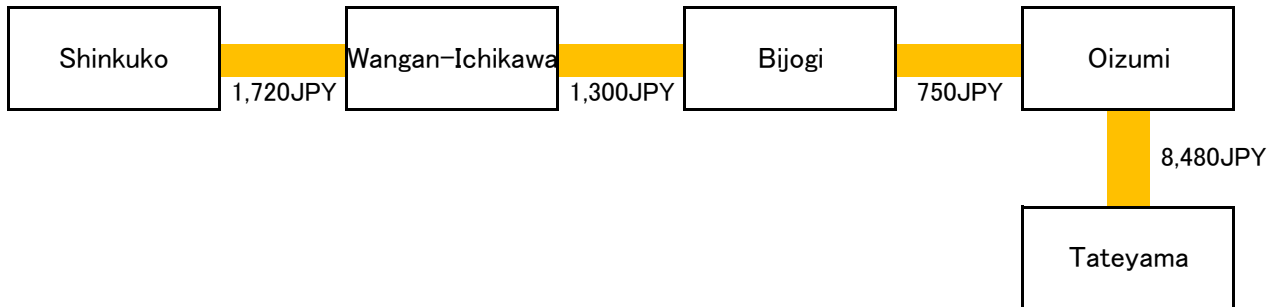

Hakone [Kanagawa Prefecture] 5,020JPY

Mt.Fuji (Fujisan) [Shizuoka/Yamanashi Prefecture] 5,970JPY

Kamakura [Kanagawa Prefecture] 3,380JPY

Kamikochi/Matsumoto [Nagano Prefecture] 8,450JPY

Tateyama Kurobe [Toyama Prefecture] 12,250JPY