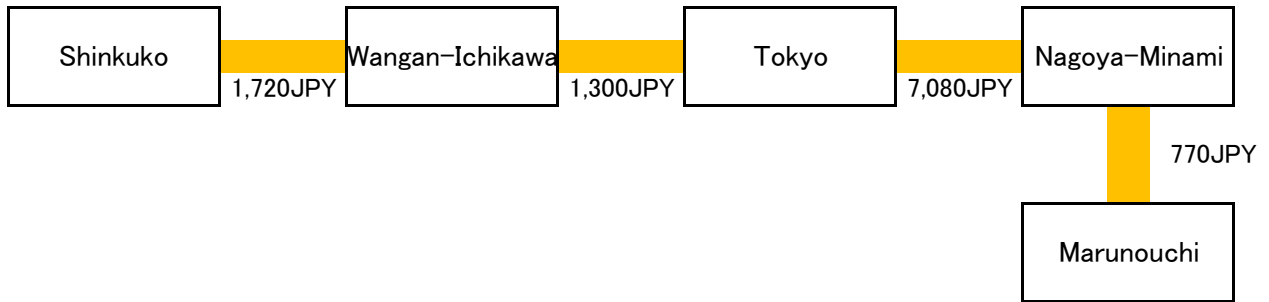

Nagoya [Aichi Prefecture] 10,870JPY